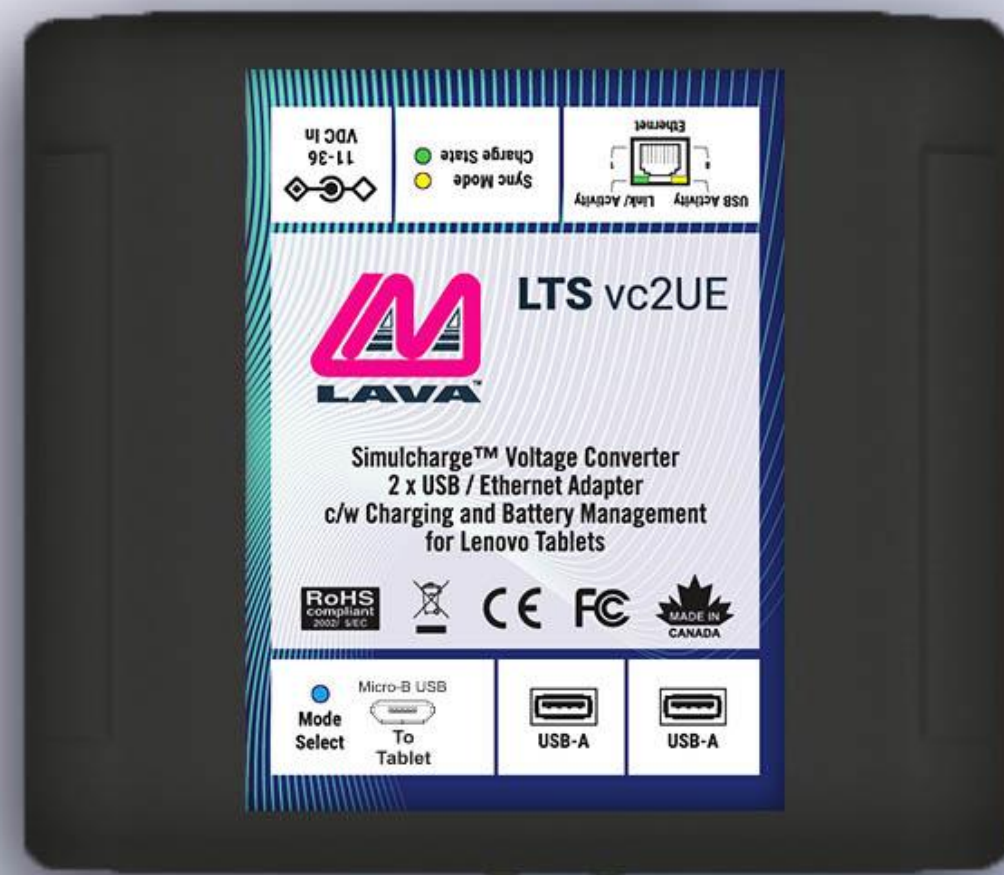

COMPATIBLE WITH
LENOVO
MICRO USB TABLETS

LTS (vc)2UE

SimulCharge 2 x USB and Ethernet Hub with an optional Voltage Converter and CABM Technology

- Simultaneous data and charging
- 2 x USB-A ports for connecting accessories
- 10/100 Ethernet (LAN) Network
- Lenovo tablet and USB accessories charging at the same time
- Charging and Battery Management technology to prolong tablet's battery lifespan
- Available with an optional built-in voltage converter